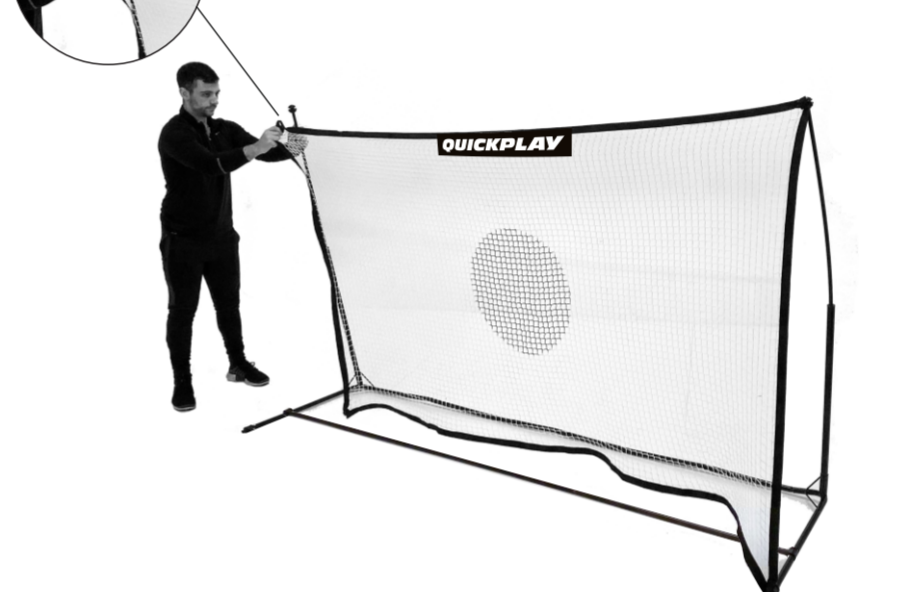

QUICKPLAY

TEKKERS NET

5 x 3FT
1.5 x 1M

INSTRUCTIONS

SETTING UP

1. Connect all pre-linked base poles and insert the weighted side bars into base frame corners:

2. Slide support bar onto base frame up to the stopper rivet:

3. Attach uprights and insert into to base frame corner joints:

4. Attach net both top and bottom corners (x4):

PACK INCLUDES

The TEKKERS Net rebounder is a portable product and has been designed to be put up and taken down quickly and easily. It should not be left assembled after use. To ensure maximum product lifespan of your TEKKERS Net, please ensure to pack it away and store the product in a dry place.