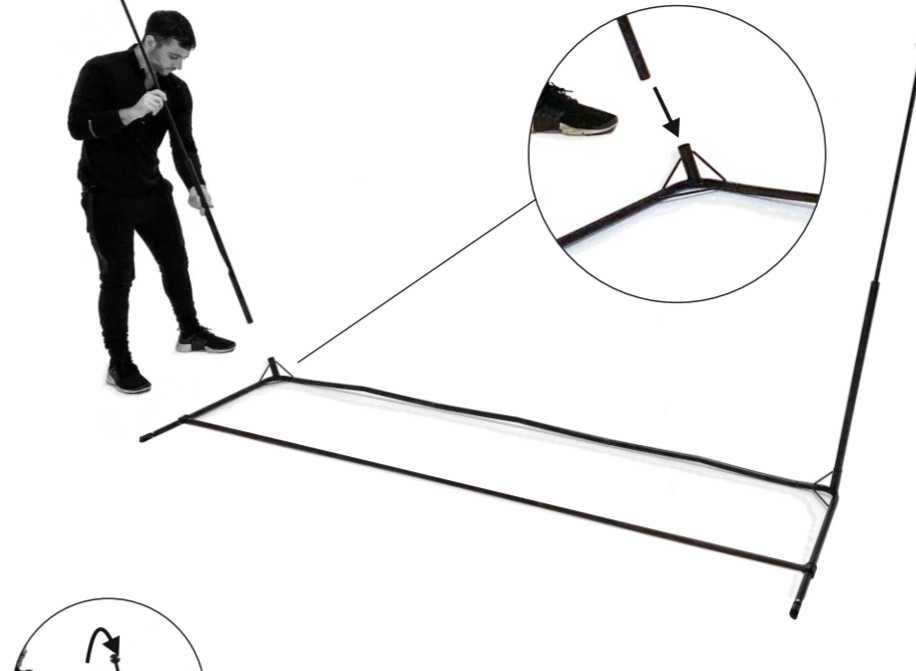

QUICKPLAY

TEKKERS NET

5 x 3FT
1.5 x 1M

INSTRUCTIONS

SETTING UP

1. Connect all pre-linked base poles and insert the weighted side bars into base frame corners:

2. Slide support bar onto base frame up to the stopper rivet:

3. Attach uprights and insert into to base frame corner joints:

4. Attach net both top and bottom corners (x4):

PACK INCLUDES

The TEKKERS Net rebounder is a portable product and has been designed to be put up and taken down quickly and easily. It should not be left assembled after use. To ensure maximum product lifespan of your TEKKERS Net, please ensure to pack it away and store the product in a dry place.